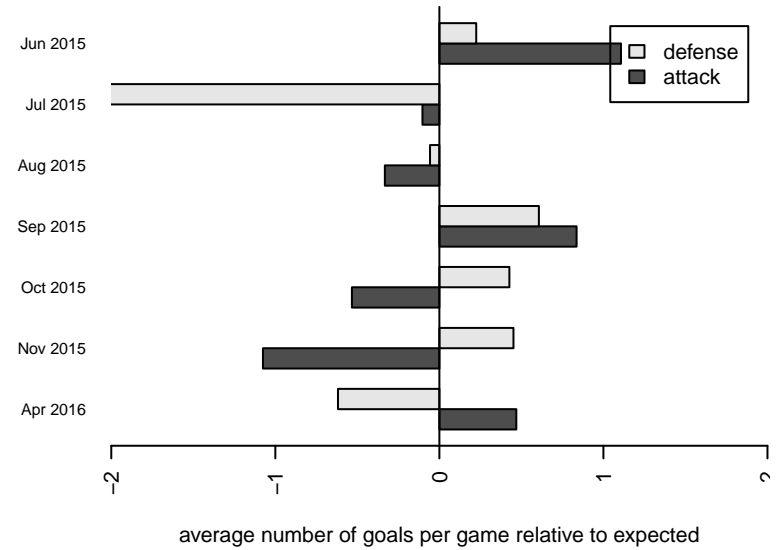

Performance relative to 13 month average