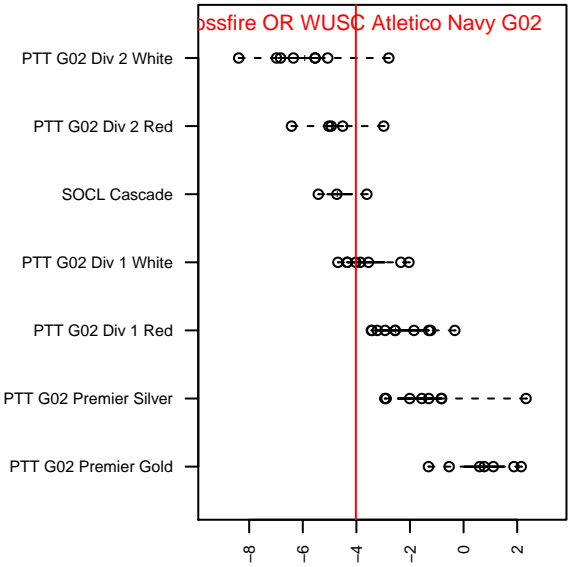

Crossfire OR WUSC Atletico Navy G02

Crossfire Oregon
 West Linn, OR
 G02 total strength=720
 attack=1.06 defense=0.54
 fall league = PTT G02 Div 1 White
 spr league = Spr OYS G02 Div 1 White

alt names used:
 CROSSFIRE OR WUSC 02 ATLETICO NAVY (
 CROSSFIRE OR WUSC 02 ATLETICO NAVY (
 WUSC G02 Atletico Navy
 WUSC G02 Atletico Navy
 WUSC GU13 Atletico Navy
 WUSC GU13 Atletico Navy
 WUSC GU13 Atletico Navy

Venues played:
 2015 Capital Cup GU13
 2015 Oswego Nike Cup Silver U13
 2015 Mt Hood Challenge U13
 2015 REDAPT Cup Silver U13
 2015 PTT G02 Division 1 White
 2015 OYS Presidents Cup G02
 2015 Spr OYS G02 Division 1 White

Crossfire OR WUSC Atletico Navy G02
 Dots are actual minus expected GF (blue circles) and GA (red triangles).
 Blue line is smoothed change in attack strength. Red is smoothed change in defense strength.

**attack and defense variance (black dot)
relative to other teams
and top 10 in region**

**attack and defense rating
relative to others at age
and all opponents in last 13 months**

Performance relative to 13 month average