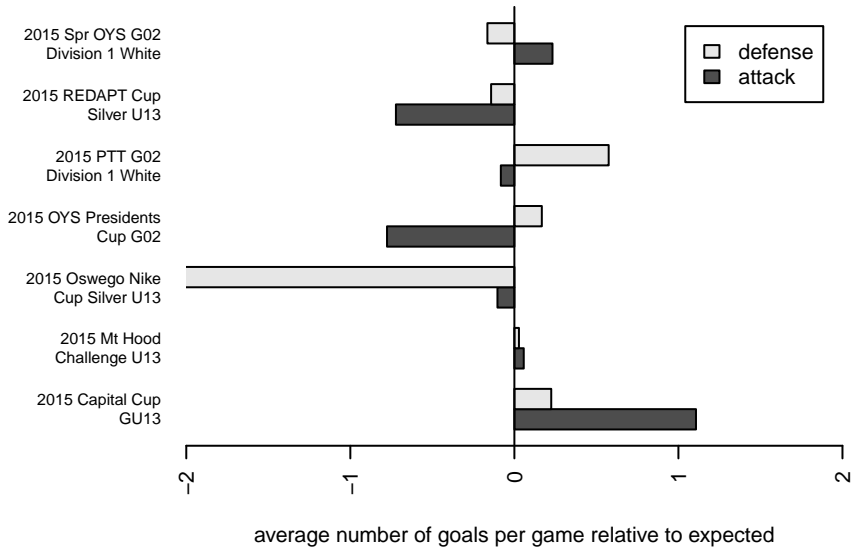

Crossfire OR WUSC Atletico Navy G02
 Dots are actual minus expected GF (blue circles) and GA (red triangles).
 Blue line is smoothed change in attack strength. Red is smoothed change in defense strength.

**attack and defense variance (black dot)
relative to other teams
and top 10 in region**

**attack and defense rating
relative to others at age
and all opponents in last 13 months**

Performance relative to 13 month average