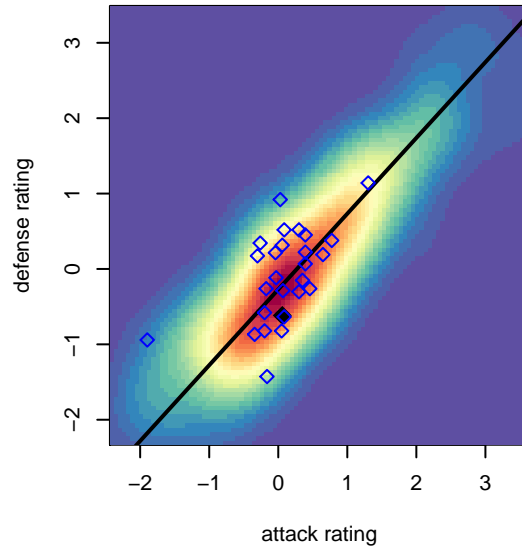

Crossfire OR WUSC Atletico Navy G02

Crossfire Oregon
 West Linn, OR
 G02 total strength=720
 attack=1.06 defense=0.54
 fall league = PTT G02 Div 1 White
 spr league = Spr OYS G02 Div 1 White

alt names used:
 CROSSFIRE OR WUSC 02 ATLETICO NAVY (
 CROSSFIRE OR WUSC 02 ATLETICO NAVY (
 WUSC G02 Atletico Navy
 WUSC G02 Atletico Navy
 WUSC GU13 Atletico Navy
 WUSC GU13 Atletico Navy
 WUSC GU13 Atletico Navy

Crossfire OR WUSC Atletico Navy G02
 Dots are actual minus expected GF (blue circles) and GA (red triangles).
 Blue line is smoothed change in attack strength. Red is smoothed change in defense strength.

**attack and defense variance (black dot)
relative to other teams
and top 10 in region**

**attack and defense rating
relative to others at age
and all opponents in last 13 months**

Performance relative to 13 month average