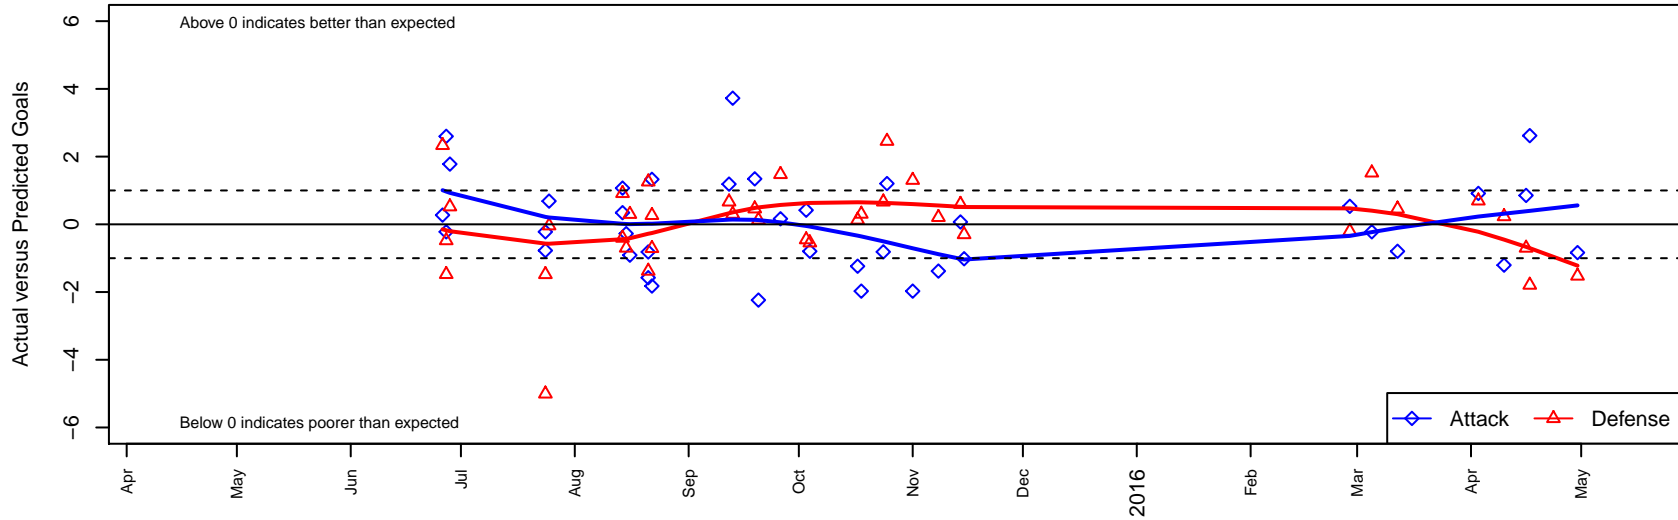

Crossfire OR WUSC Atletico Navy G02

Crossfire Oregon
 West Linn, OR
 G02 total strength=720
 attack=1.06 defense=0.54
 fall league = PTT G02 Div 1 White
 spr league = Spr OYS G02 Div 1 White

alt names used:
 CROSSFIRE OR WUSC 02 ATLETICO NAVY (
 CROSSFIRE OR WUSC 02 ATLETICO NAVY (
 WUSC G02 Atletico Navy
 WUSC G02 Atletico Navy
 WUSC GU13 Atletico Navy
 WUSC GU13 Atletico Navy
 WUSC GU13 Atletico Navy

Crossfire OR WUSC Atletico Navy G02
 Dots are actual minus expected GF (blue circles) and GA (red triangles).
 Blue line is smoothed change in attack strength. Red is smoothed change in defense strength.

**attack and defense variance (black dot)
relative to other teams
and top 10 in region**

**attack and defense rating
relative to others at age
and all opponents in last 13 months**

Performance relative to 13 month average