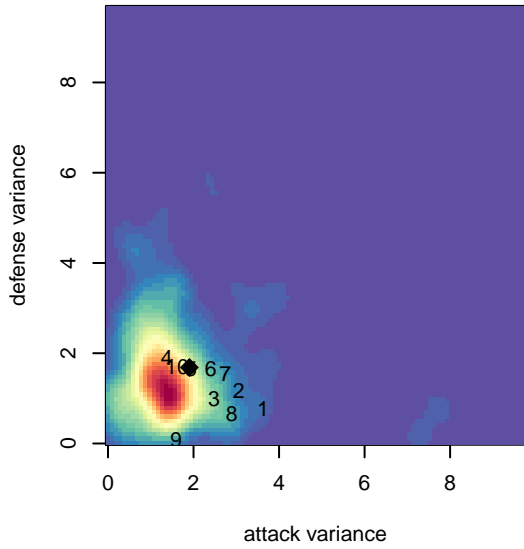

**attack and defense variance (black dot)
relative to other teams
and top 10 in region**